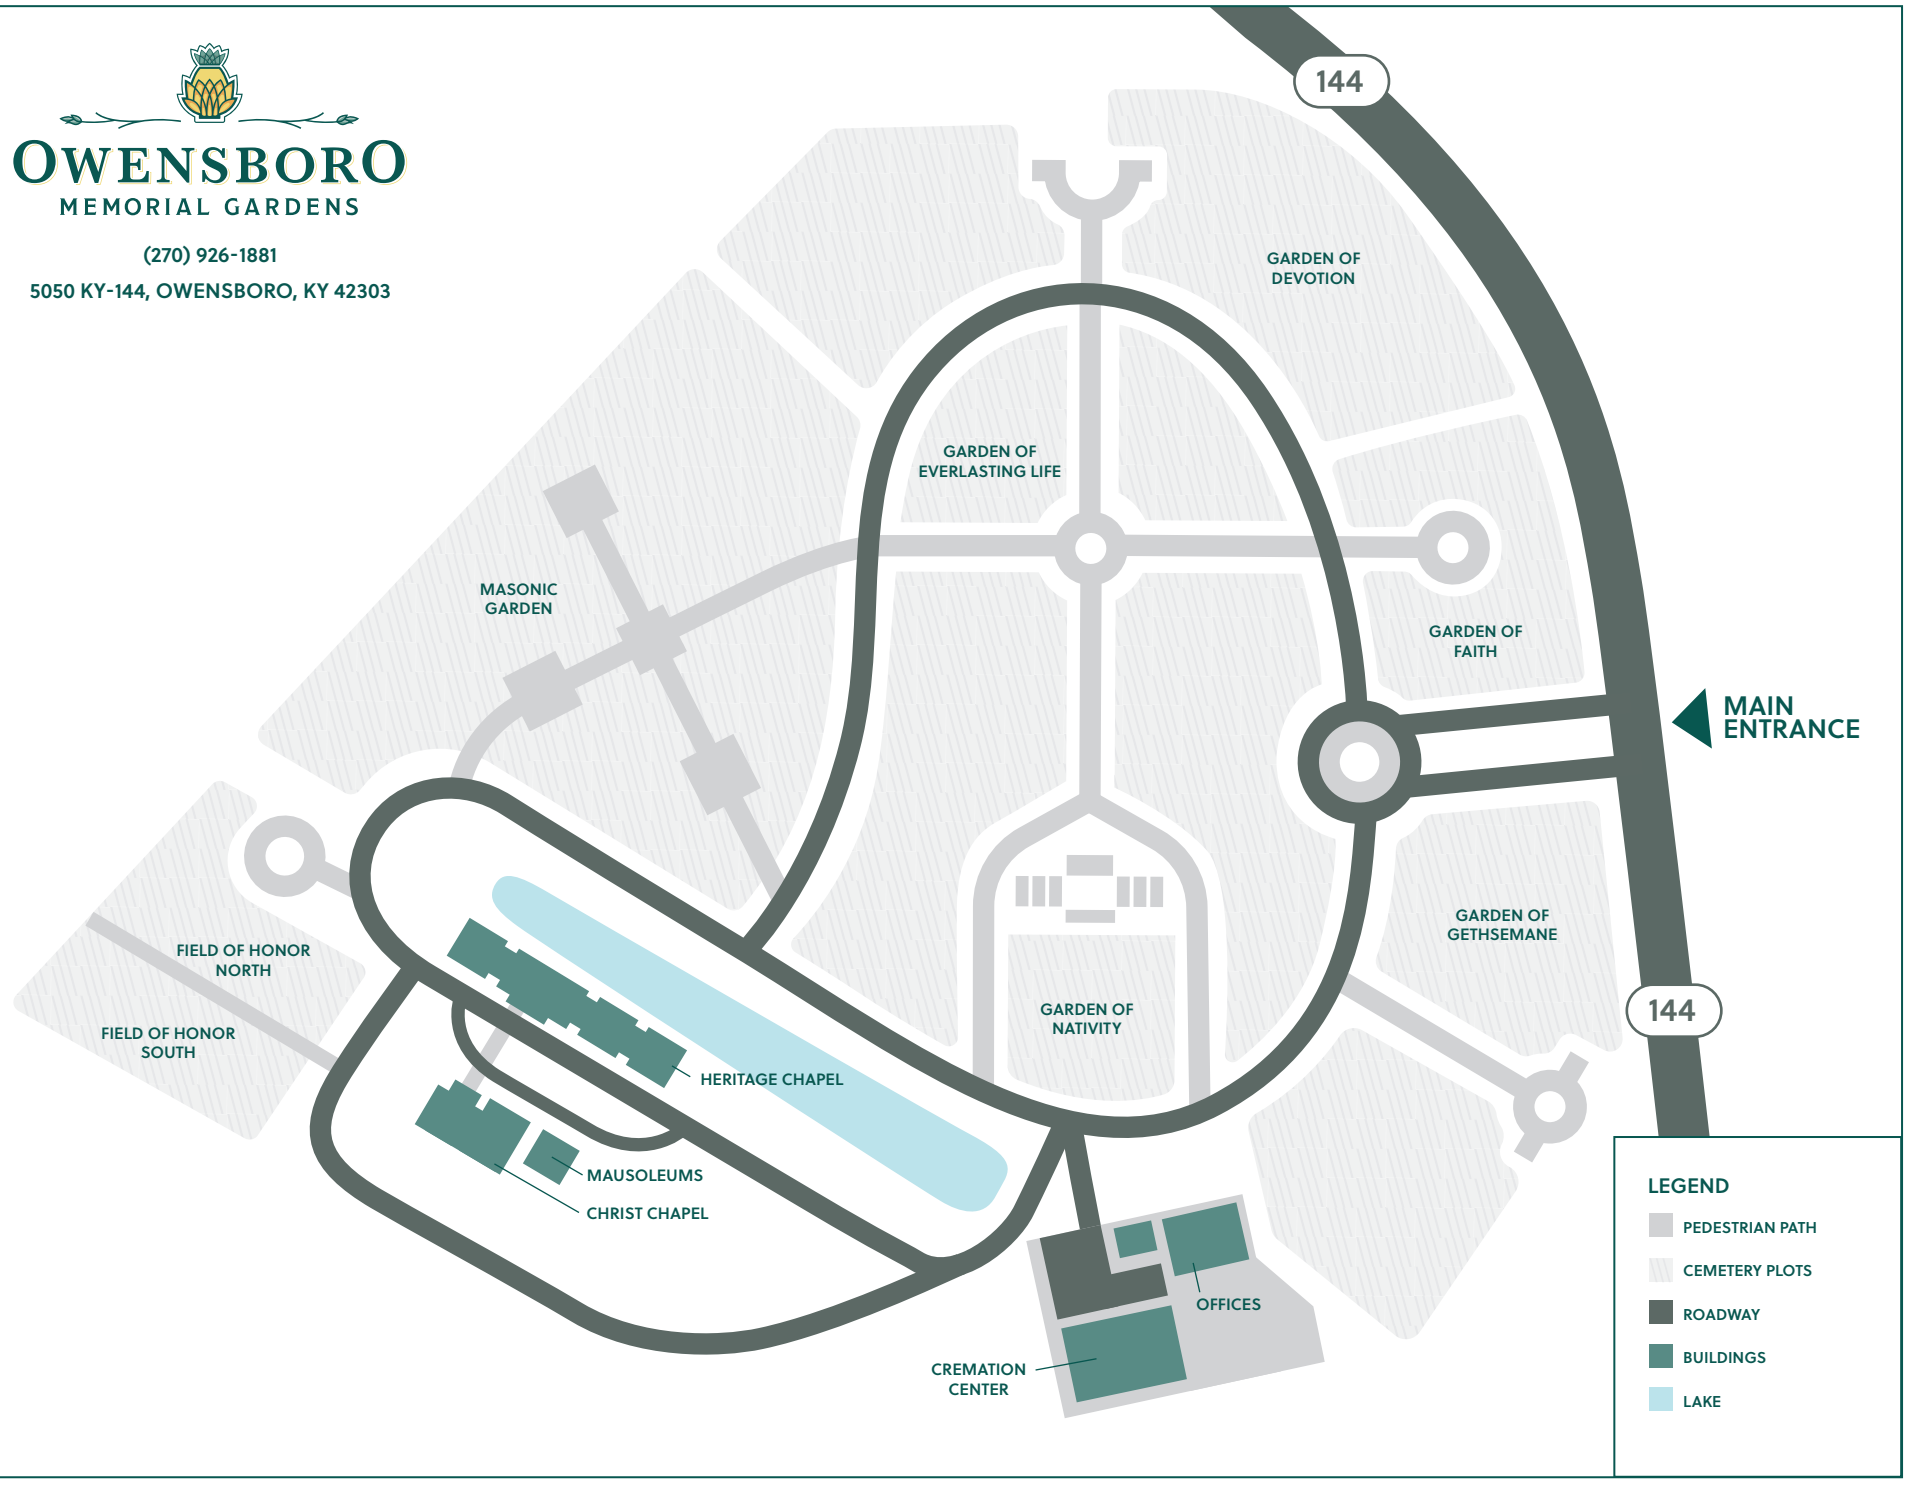

OWENSBORO MEMORIAL GARDENS

(270) 926-1881

5050 KY-144, OWENSBORO, KY 42303

← MAIN ENTRANCE

144

- LEGEND**
- PEDESTRIAN PATH
 - CEMETERY PLOTS
 - ROADWAY
 - BUILDINGS
 - LAKE